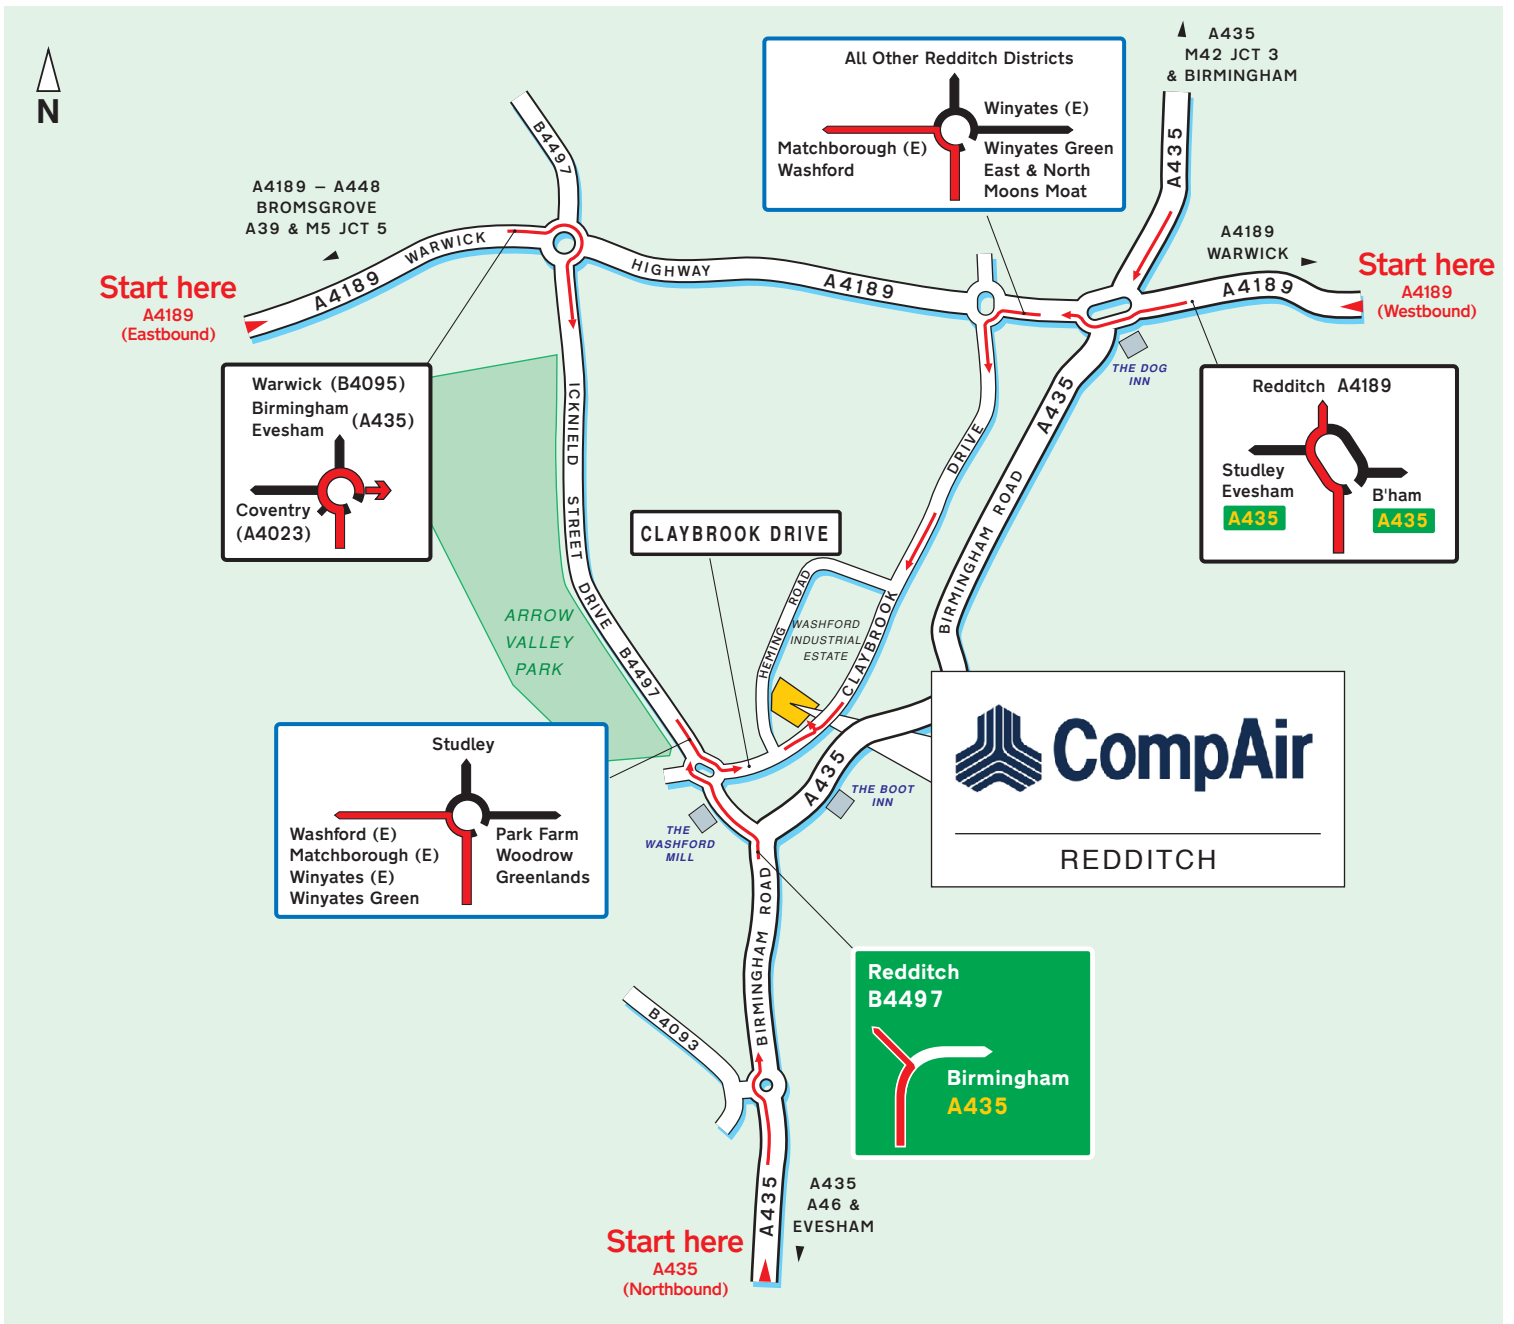

CompAir UK
 Claybrook Drive Washford
 Industrial Estate
 Redditch
 Worcestershire
 B98 0DS

Tel: +44 (0)1527 838200

web: www.compair.com

email: enquiries.red@irco.com

How to find us

By Rail, Redditch Station.
 Approximately 10 - 15 minutes by taxi.

By Air, Birmingham International Airport.
 Approximately 20 - 30 minutes by taxi.