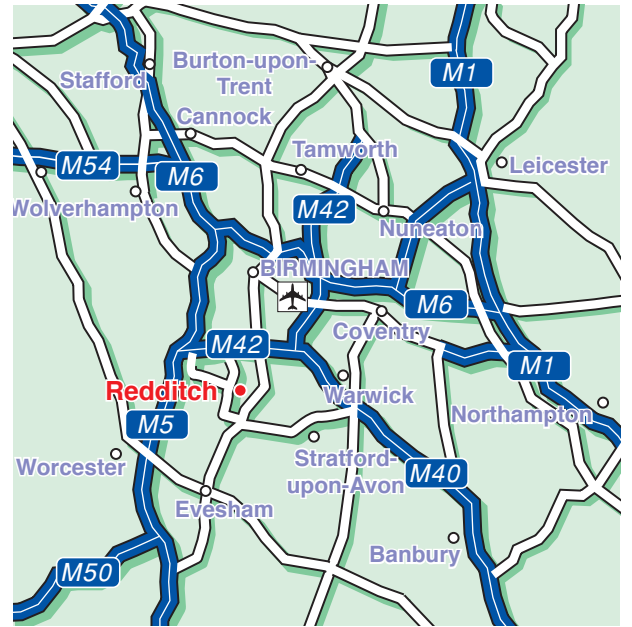

CompAir UK
 Claybrook Drive Washford
 Industrial Estate
 Redditch
 Worcestershire
 B98 0DS

Tel: +44 (0)1527 838200

web: www.compair.com

email: enquiries.red@irco.com

How to find us

By Rail, Redditch Station.
 Approximately 10 - 15 minutes by taxi.

By Air, Birmingham International Airport.
 Approximately 20 - 30 minutes by taxi.